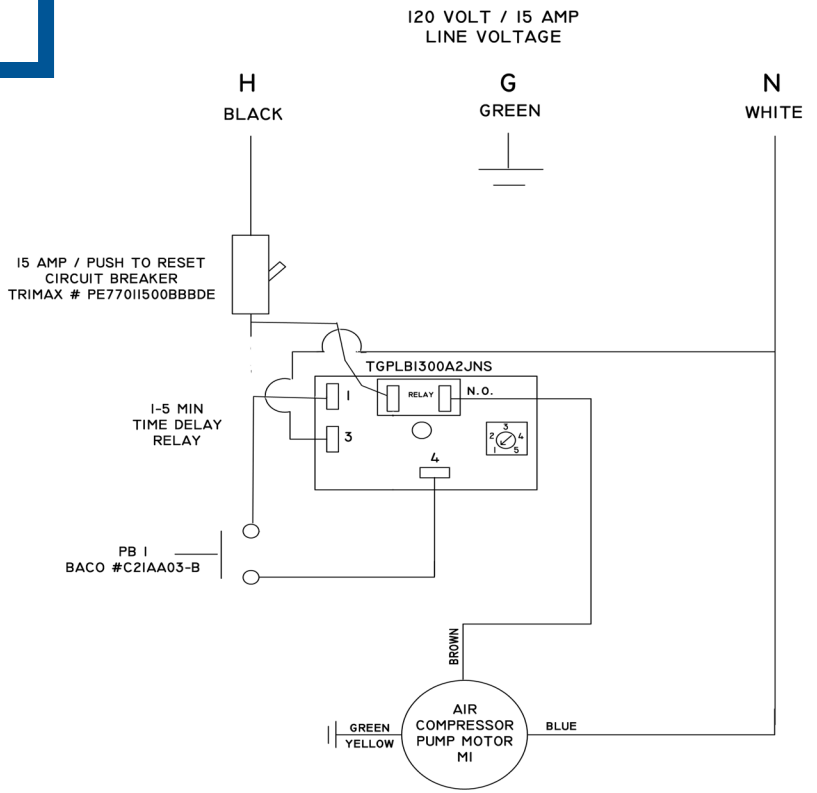

1975-FA Wiring Diagram and Timer instructions

****Turn knob to desired time. Example set on 1 minute****

Important: Refer to local and Electrical Code information prior to installation.

Universal Valve Company Inc
478 Schiller St- Elizabeth NJ 07206
www.universalvalve.com
sales@universalvalve.com
800-223-0741
(REV: 4-09)