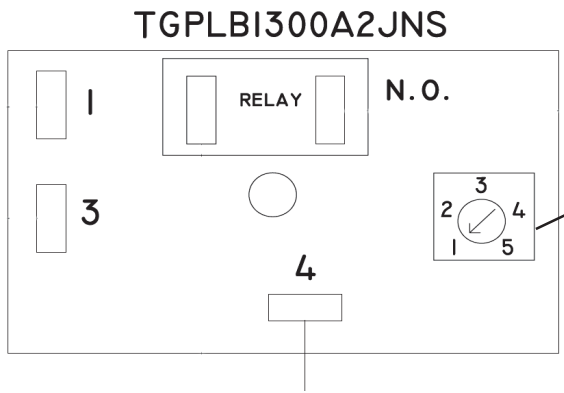

1975-FA Wiring Diagram and Timer instructions

****Turn knob to desired time. Example set on 1 minute****

Important: Refer to local and Electrical Code information prior to installation.

Universal Valve Company Inc
478 Schiller St- Elizabeth NJ 07206
www.universalvalve.com
sales@universalvalve.com
800-223-0741
(REV: 4-09)